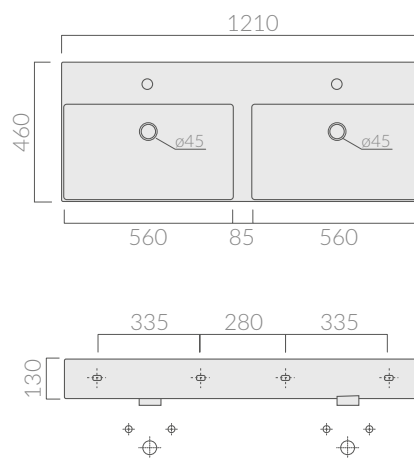

ACCESSORI INCLUSI / ACCESSORIES INCLUDED

Kit di fissaggio.
Fixing kit.

ATTENZIONE/ ATTENTION

Galassia Spa persegue la filosofia di migliorare i prodotti aggiungendo nuovi materiali, innovazioni progettuali e tecnologie produttive.
L'azienda si riserva di cambiare

schede tecniche e caratteristiche di funzionamento degli articoli in ogni momento e senza necessità di preavviso.
I pesi possono subire variazioni del 20 %

Galassia Spa is constantly improving its products by adding new materials, new projects and modern production technologies. The company reserves the right to change any technical

specifications/dimension and/or operating characteristics of the products at any time and without giving notice. The ceramic items weight may vary up to 20%.