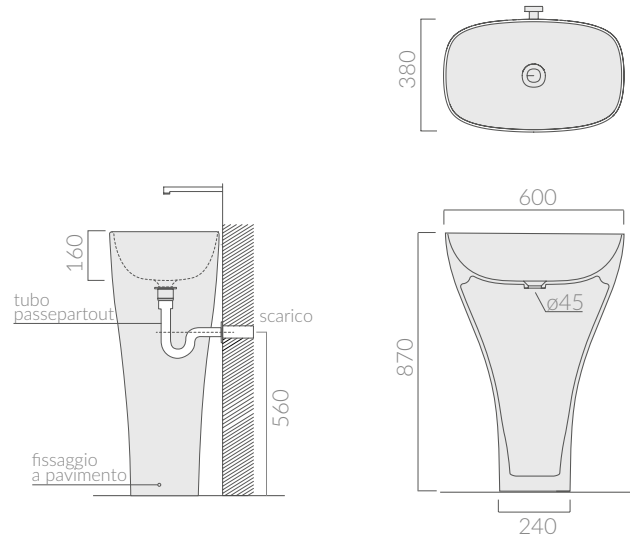

COLORI / COLORS

- 7304** bianco
white
- 7304MT** bianco matt
matt white

Lavabo da appoggio 60x38 cm.
Senza foro troppo pieno.
Countertop washbasin 60x38.
Without overflow.

Kg. 31

ACCESSORI NON INCLUSI / ACCESSORIES NOT INCLUDED

- 6067** cromato
chromed

Sifone per scarico a pavimento
Trap for floor drain

Il lavabo con lo scarico a pavimento non è adatto ad una installazione free standing.
The washbasin with floor drain is not suitable for the free standing installation.

Sifone passe-partout cm 50 ø32
Passe-partout trap 50 cm Ø32

- 6066** cromato
chromed

Piletta click-clack o trasformabile sempre
aperta con cover in ceramica.
Click-clack or open drain with ceramic cover.

specifications/dimension and/or operating characteristics of the products at any time and without giving notice. The ceramic items weight may vary up to 20%.