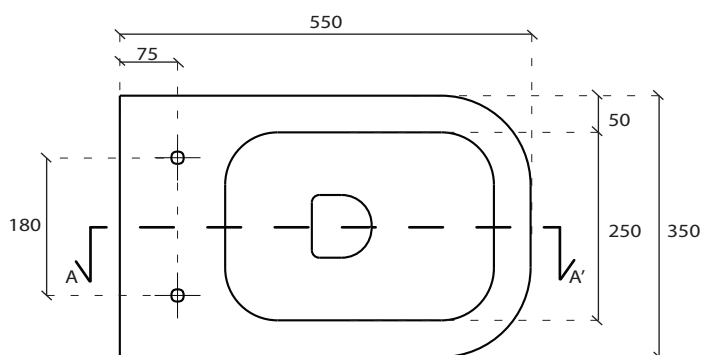

MEG11

Designed by **Antonio Pascale**

GALASSIA Italy

Art. **5411**

INFO

VASO SOSPESO
Wall-hung WC

PESO **Kg 23**
Weight

REVISIONE 1.0
Silvano Mariano

DATA
22/11/16

CE EN 997

COLORI

● **BIANCO LUCIDO**
Glossy White cod. **5411**

● **BIANCO MATT**
Matt White cod. **5411MT**

● **NERO LUCIDO**
Glossy Black cod. **5411NE**

● **NERO MATT**
Matt Black cod. **5411NEMT**

● **SABBIA**
Sand cod. **5411SA**

ACCESSORI

COPRIVASO EXTRASLIM
Extra slim seat-cover

cod. **5479**

COPRIVASO EXTRASLIM A CADUTA RALLENTATA
Extra slim seat-cover soft closing

cod. **5478**

COPRIVASO
Seat-cover

cod. **5454**

COPRIVASO A CADUTA RALLENTATA
Seat-cover soft closing

cod. **5455**

VISTA DALL'ALTO

SEZIONE A-A'