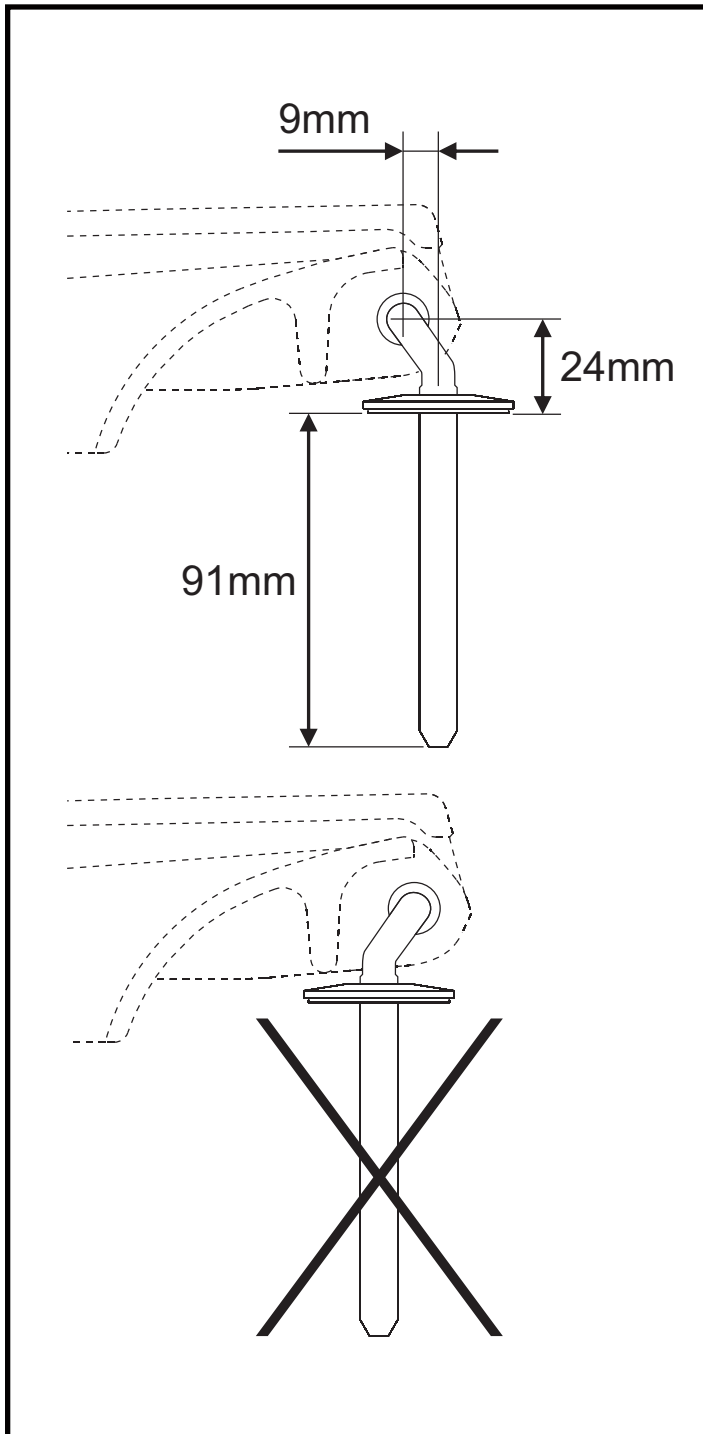

JIKA

8.9338.0.300.063.1 Lyra plus

LYRA plus

Max.
150
kg

Alkali
pH-
Wert
mind. 6,0

Max.
85°C

3 Min.

JIKA