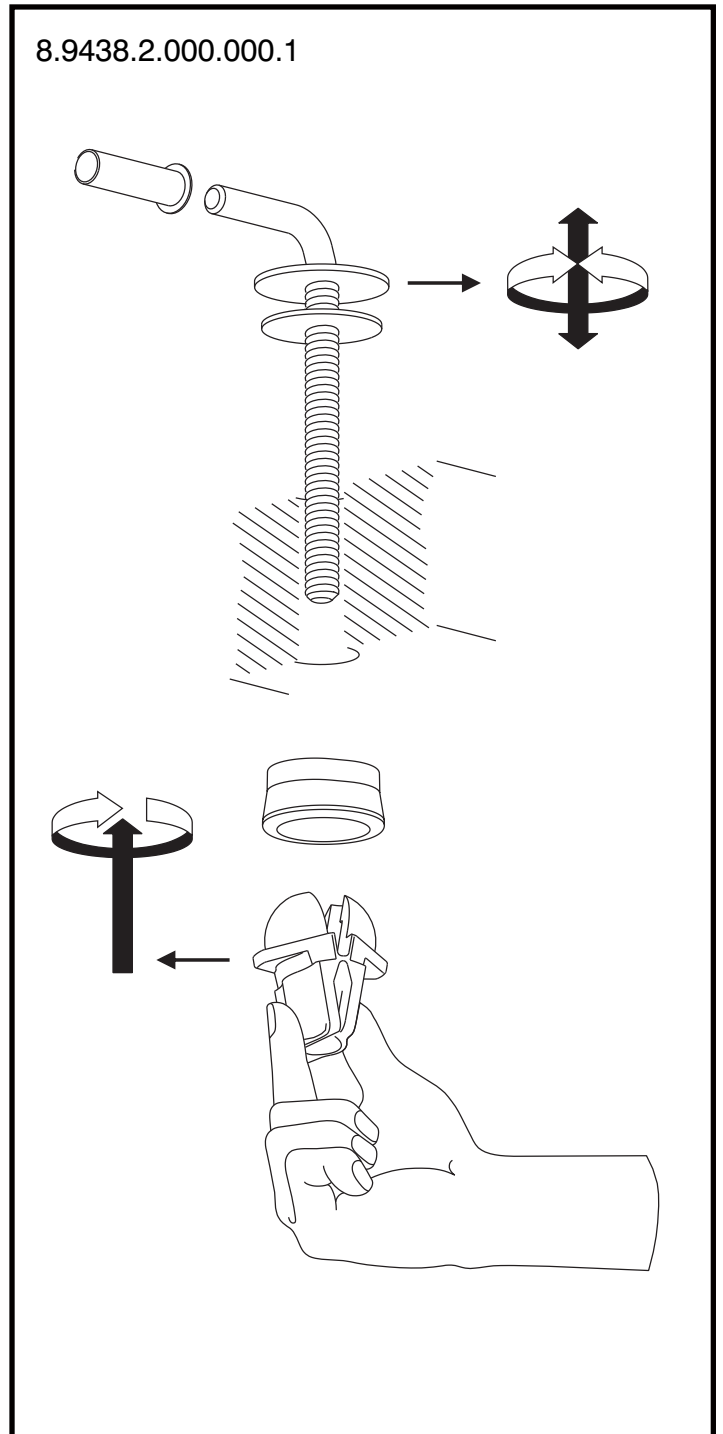

JIKA

8.9338.0.300.063.1 Lyra plus

LYRA plus

Max.
150
kg

Alkali
pH-
Wert
mind. 6,0

Max.
85°C

3 Min.

JIKA