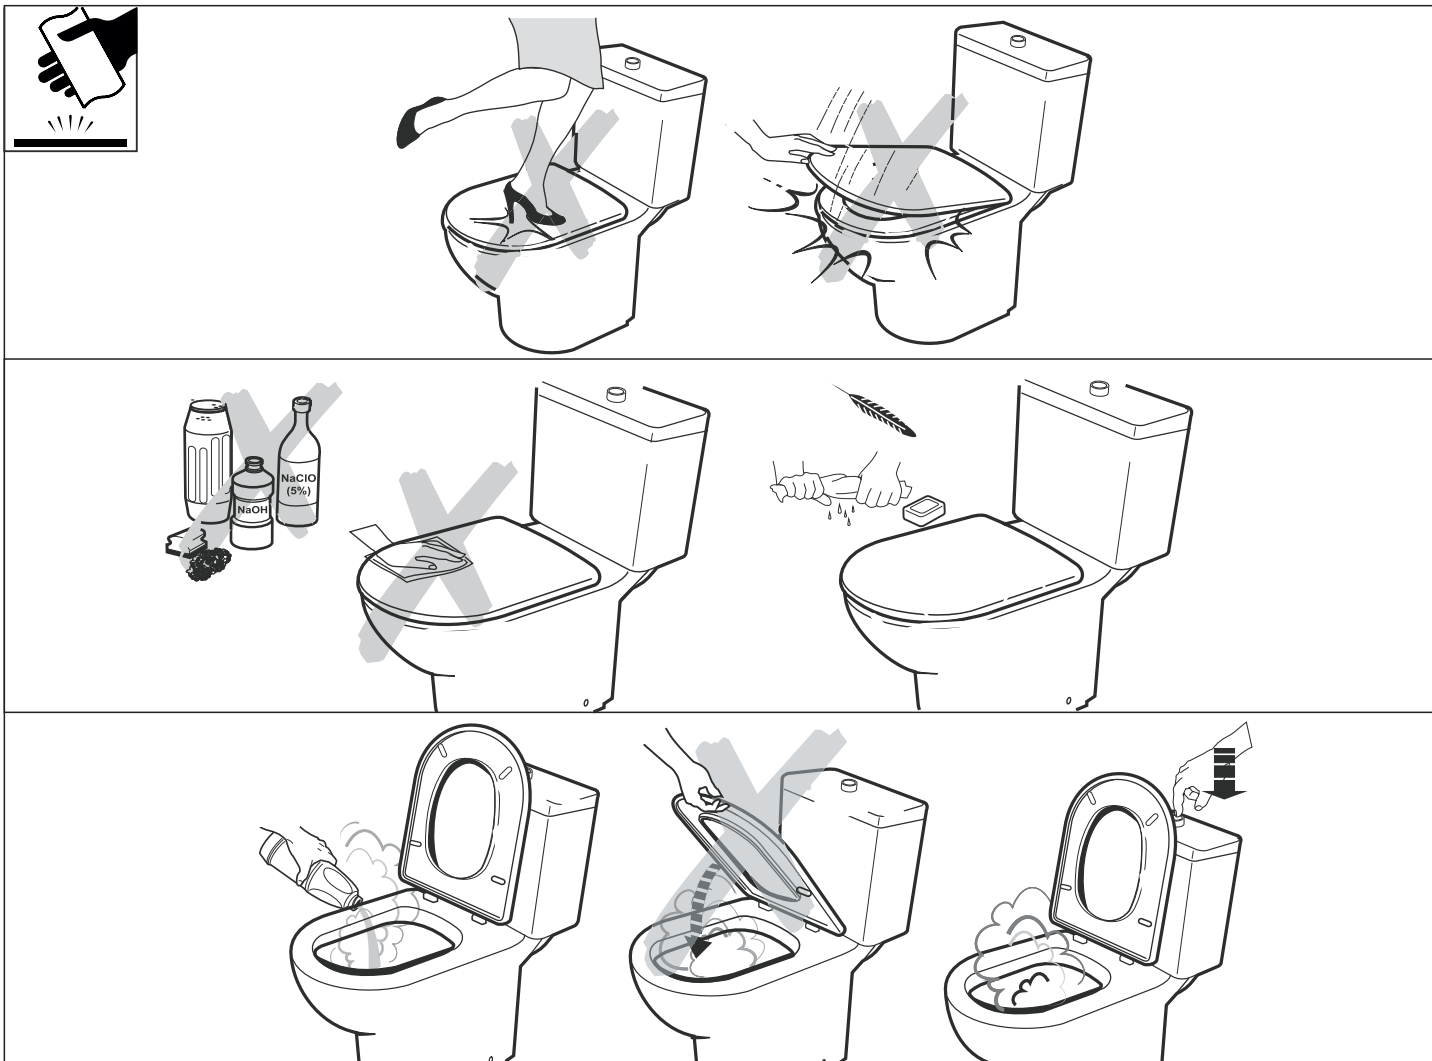

JIKA

8.9338.0.300.063.1 Lyra plus

LYRA plus

Max.
150
kg

Alkali
pH-
Wert
mind. 6,0

Max.
85°C

3 Min.

JIKA